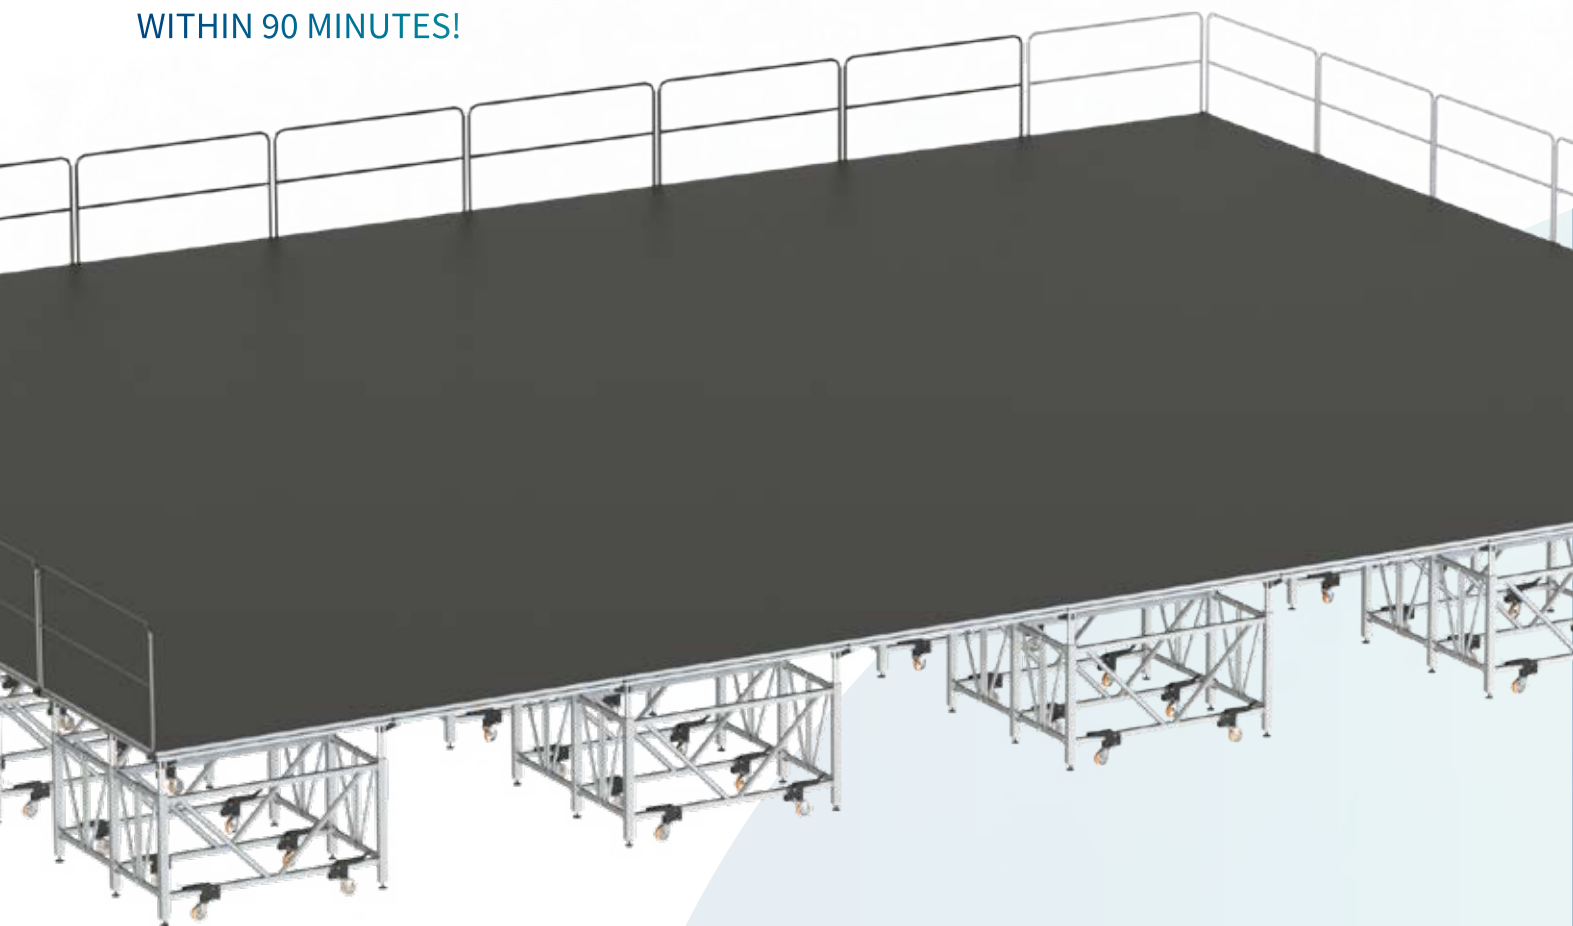

BUILD THIS 200 M² STAGE
WITHIN 90 MINUTES!

Technical information

Product	Code	Weight
Arena frame single 120-190	341014	84 kg
Arena frame double 120-190	341015	120 kg
Stage82 Arena adapter 4-way	341013	4.5 kg
Dolly arena frame forklift 6SF 4DF	215029	50 kg
Stage82 module M 200x100cm hexa	310001	35.6 kg
Stage82 module M 200x100cm black	310001	35.6 kg

Please consult your local distributor for more information and the latest prices.

You can find our distributors via www.sixty82.nl/network

Or contact us directly via sales@sixty82.nl or **+31 88 13 422 00**