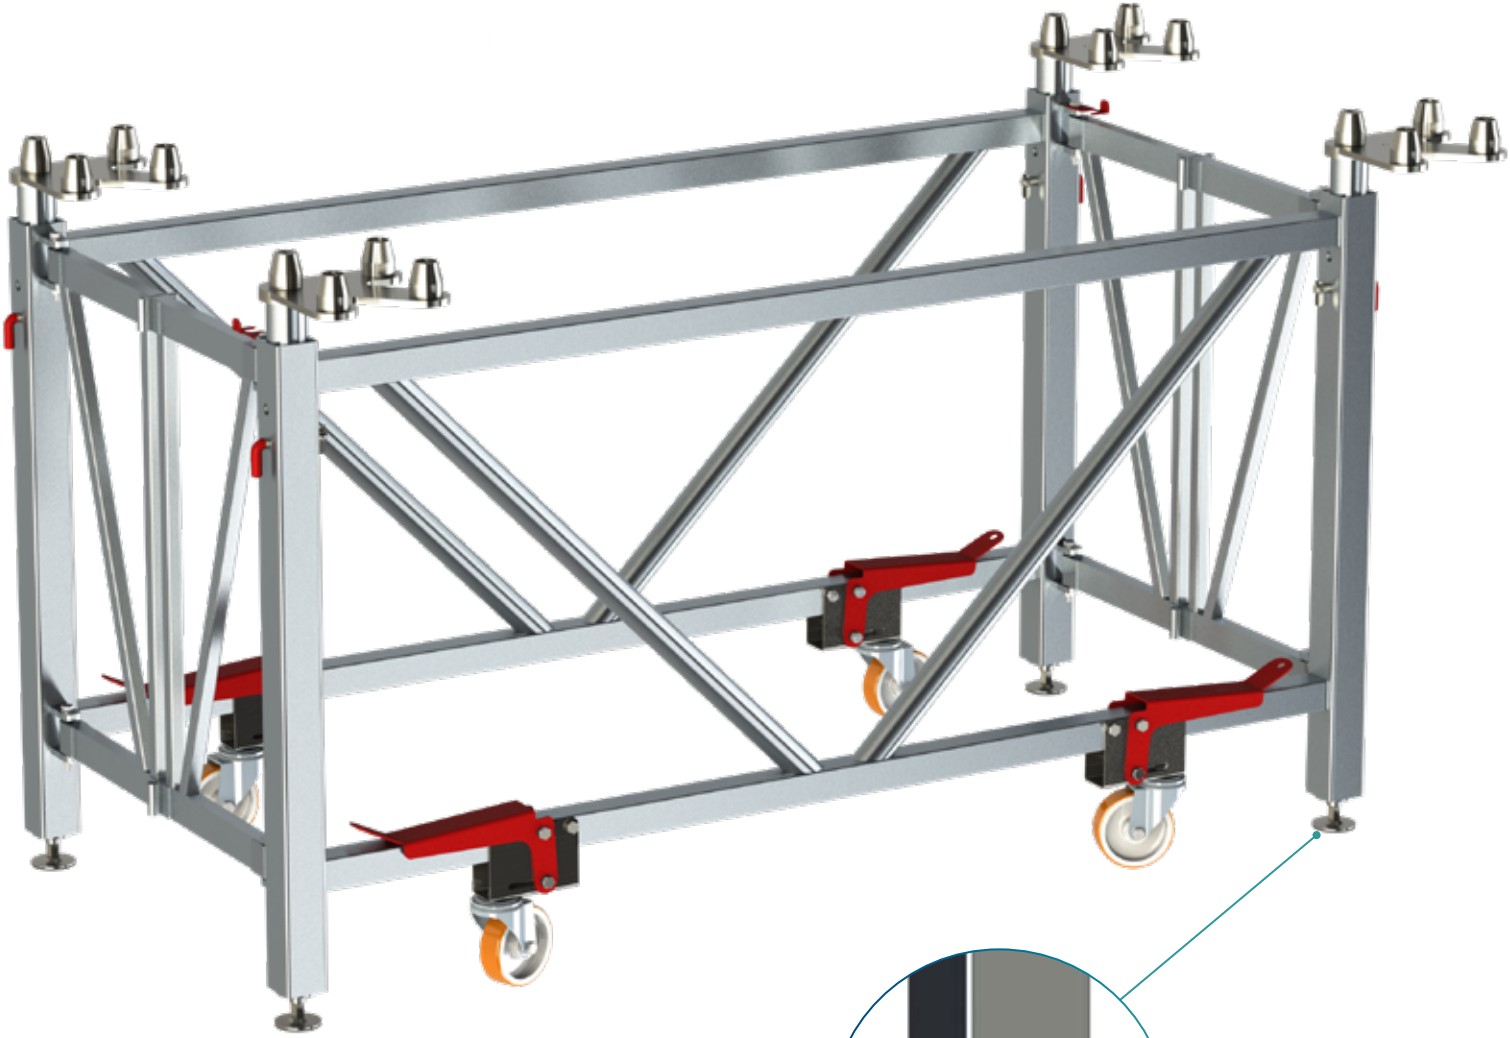

# SIXTY82 launches the new ARENA FRAME

This new concept is designed for venues which value the benefits of a quick and easy to build stage system. The straightforward design allows big stages to be built in the blink of an eye. A 200 square meter stage can be built in 90 minutes with a crew of 4 and a forklift. Because the frames are foldable, the system has a very small storage footprint. The ability to build the stage and rig at the same time greatly lowers the time needed to build any stage set.

Easy to store - small footprint

Entire stage is movable as one, this allows you to build the rig and stage at the same time

**Scan the QR-Code**

to watch the ARENA FRAME  
technical video

### **4 way-adapter**

*Single and double frames  
(to make even and uneven sized stages)*

## Level your stage

*Stage can be perfectly stabilized using the adjustable feet*