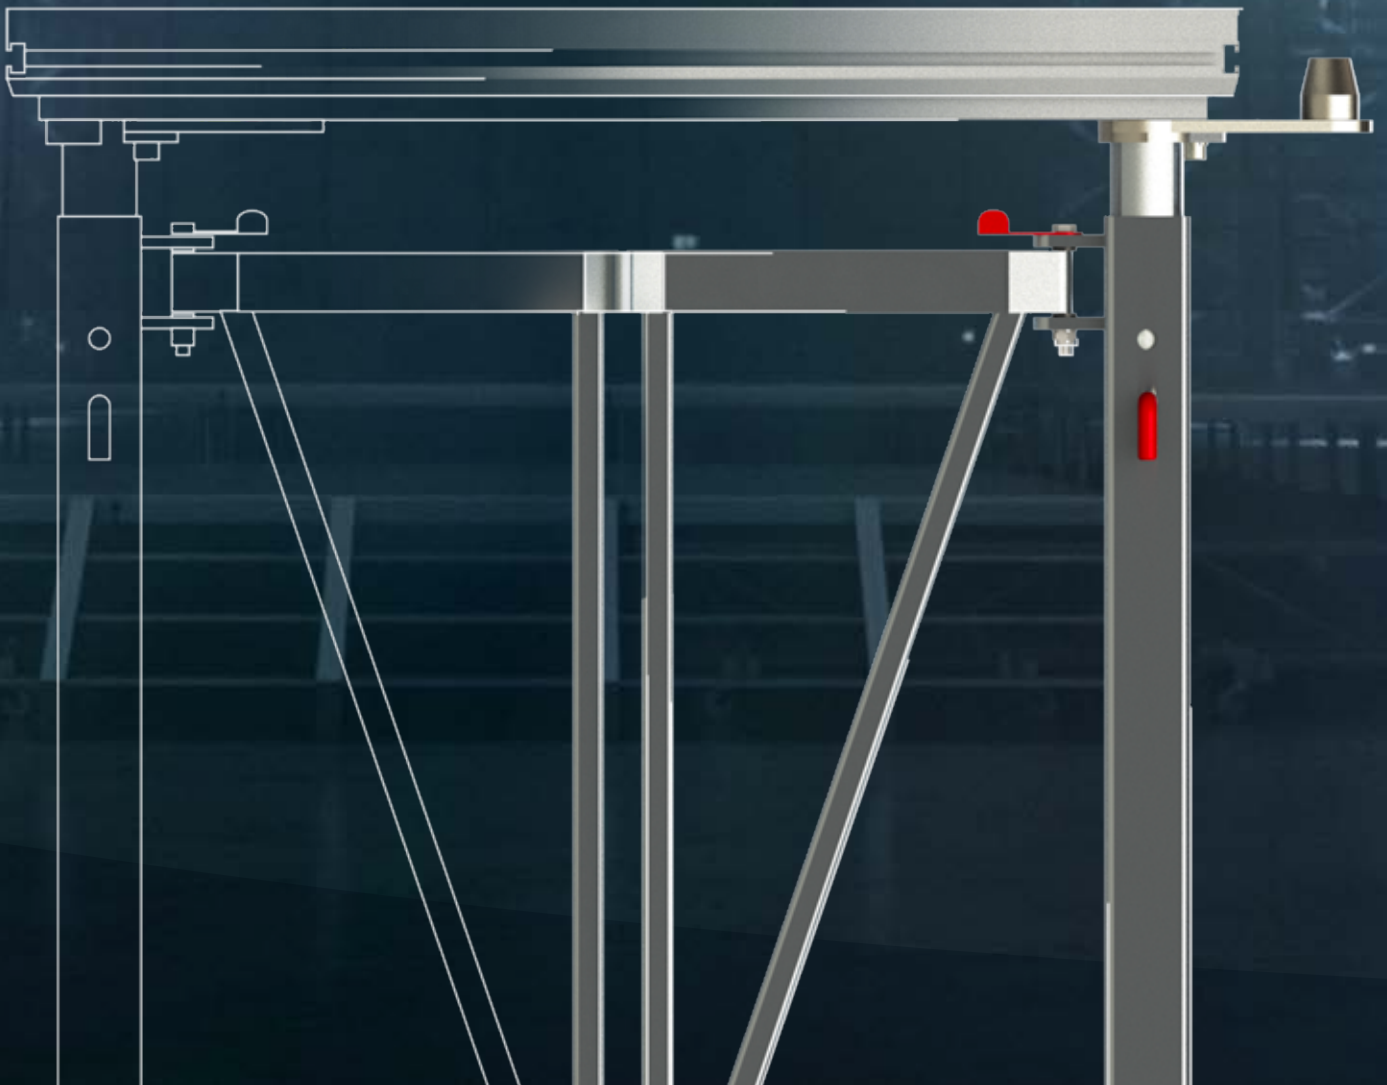

# ARENA FRAME

# SIXTY82 launches the new ARENA FRAME

This new concept is designed for venues which value the benefits of a quick and easy to build stage system. The straightforward design allows big stages to be built in the blink of an eye. A 200 square meter stage can be built in 90 minutes with a crew of 4 and a forklift. Because the frames are foldable, the system has a very small storage footprint. The ability to build the stage and rig at the same time greatly lowers the time needed to build any stage set.

### One size **fits all Adapter**

- One size fits all Adapter
- All different configurations can be made with the 4 way adapter.
- Rotatable in 4 orientations
- 500 kg 10% lateral load,
- 200x100 cm decks

Easy to store - small footprint

Entire stage is movable as one, this allows you to build the rig and stage at the same time

**Scan the QR-Code**

to watch the ARENA FRAME  
technical video