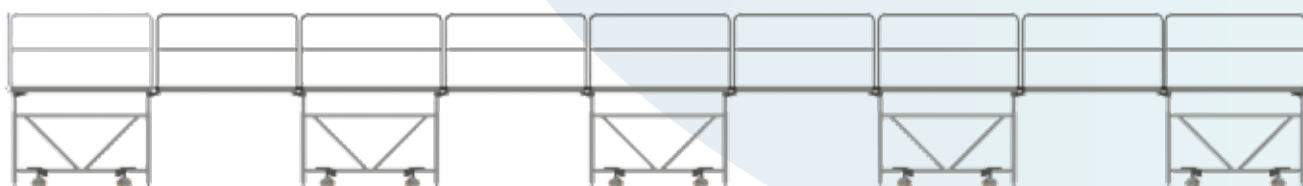

BUILD THIS 200 M² STAGE
WITHIN 90 MINUTES!

Technical information

Product	Code	Weight
Arena frame single 120-190	341014	84 kg
Arena frame double 120-190	341015	120 kg
Stage82 Arena adapter 4-way	341013	4.5 kg
Dolly arena frame forklift 6SF 4DF	215029	50 kg
Stage82 module M 200x100cm hexa	310001	35.6 kg
Stage82 module M 200x100cm black	310001	35.6 kg

Please consult your local distributor for more information and the latest prices.

You can find our distributors via www.sixty82.nl/network

Or contact us directly via sales@sixty82.nl or **+31 88 13 422 00**